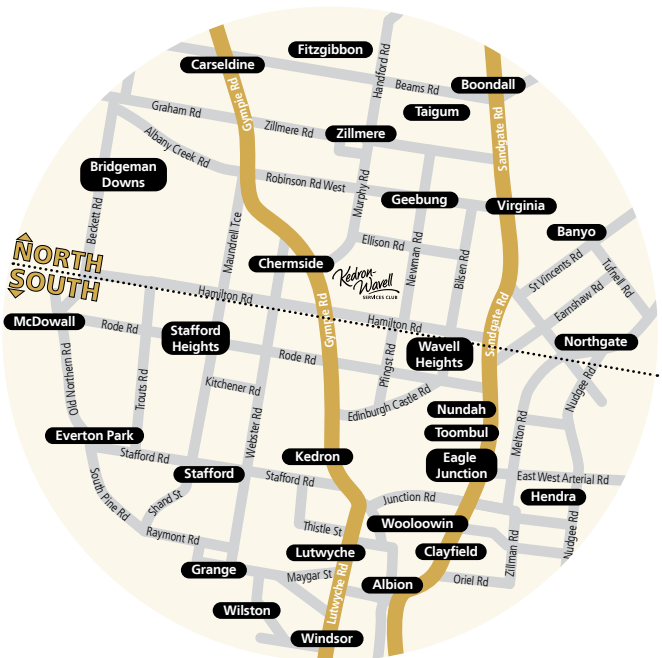

FOR PICK-UP BOOKINGS

Call 3359 9122

PLEASE NOTE THAT THE SUNDAY BUS WILL RUN ON THE LAST SUNDAY OF THE MONTH FOR THE BIRTHDAY DRAW, AND OTHER PROMOTIONAL DAYS. PLEASE ASK AT CONCIERGE FOR DATES. Please book 15 minutes prior to scheduled departure time. Times may vary depending on demand and the number of patrons using the service. Please see Club Reception for further details. Under Child Restraint Laws, the Club is not permitted to transport children under the age of 7 on the bus. *One-way fee. [^]Drop off only. The service times are subject to change at any time.

THE CLUB BUS!

Our fantastic Club Buses will pick-up and drop-off members from their homes and visitors from motels within a maximum radius of 7km from our Club. Our buses will pick up as far north as Fitzgibbon, south to parts of Windsor, east to Northgate and west to McDowall.